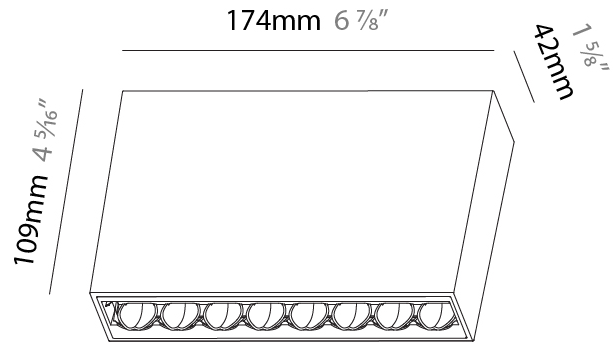

GENERAL

Series: Magiq Hollow Wallwash
Subseries: Magiq Hollow Wallwash
Brand: Prolight
Division: Architectural
Mounting Type: Surface
Mounting Location: Ceiling
Subcategory: Wallwash

PHYSICAL

Shape: Rectangle
Length (mm): 174
Length (in): 6 ⁷/₈
Width (mm): 42
Width (in): 1 ⁵/₈
Height (mm): 109
Height (in): 4 ⁵/₁₆
Light Distribution: Direct
Fixture Finish: SSR / BKV / CWI / CRY / HAB / UFT / ITA / RUA / FTG / MYG / LOD / PUS / FRO / FUP / KIA / POP / BLS / SPG / MEY / GOH / GUM / CHC / COM / ABZ / JAG / OBR / MOS / ROR
Holder Finish: WHI / BLK
Fixture Material: Aluminum Die Cast

ELECTRICAL

Lamp Type: LED (Zhaga Standard)
Input Wattage (W): 19
Total Output Wattage (W): 17.3
Dimming: Tri-Mode (Non-Dimming and Phase Dimming (120Vac only) and 0-10V Dimming)
Driver Included: Yes
Driver Location: Integrated
Driver Type: Constant Current - Universal
Driver Class: Class 1
Input Voltage (V): 120 - 277
Constant Current (mA): 700mA

LED

Number of LEDs: 4
Color Temperature (°K): 2700 / 3000 / 3500 / 4000
Max. Delivered Lumen (lm): 1270 / 1270 / 1513 / 1544
Nominal Lumen (lm): 1492 / 1492 / 1778 / 1814
CRI: >90 CRI
Efficiency (%): 80
Lamp Life (hrs): 50000

OPTICAL

Adjustability: Fixed

RATINGS AND CERTIFICATIONS

Certified By: Certified for North American Standards
IP rating: IP20